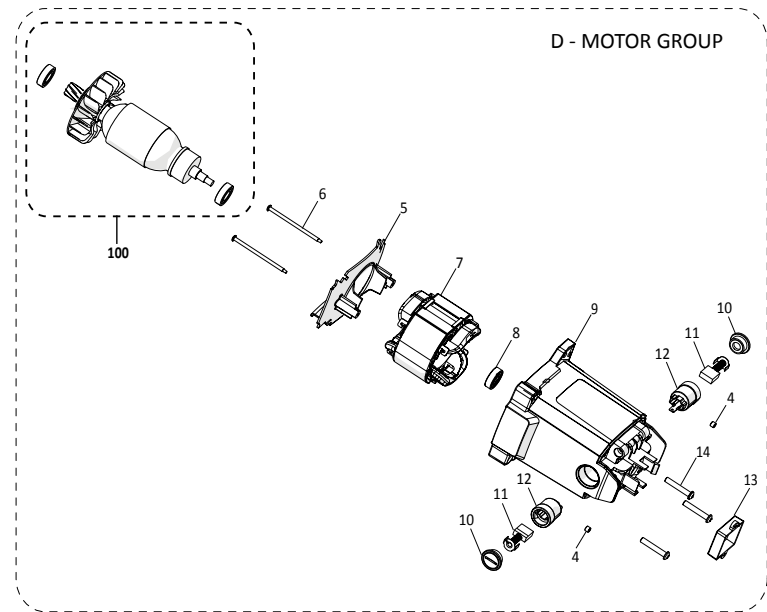

R255

DCT

Service Parts List	V: 010-0003	230V EU
255mm Disc Cutter		

evolution
evolutionpowertools.com