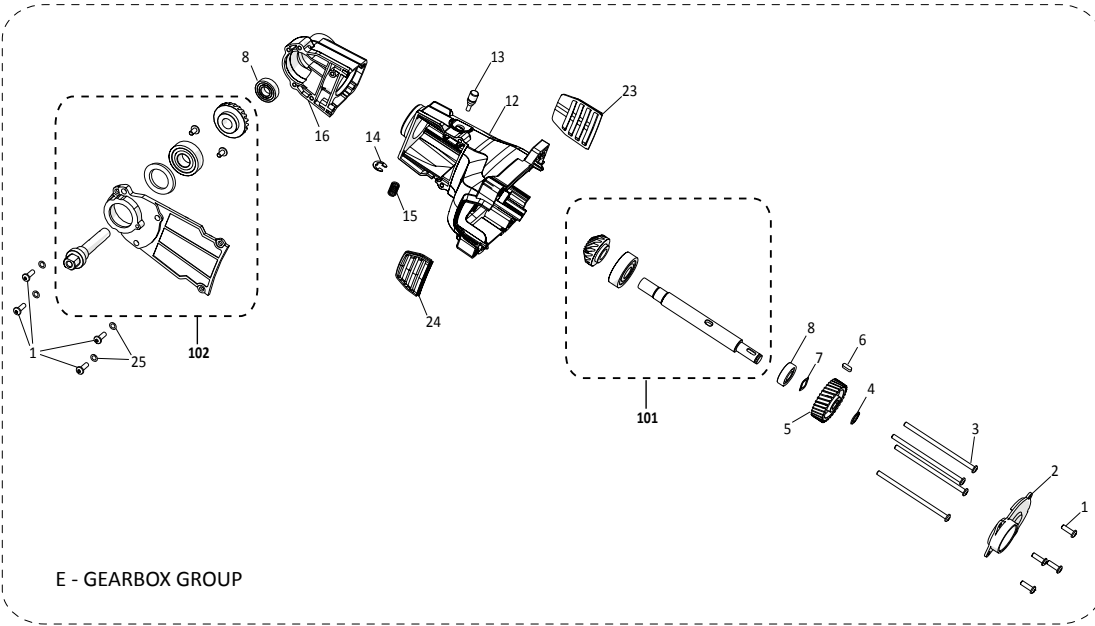

R255

DCT

Service Parts List	V: 010-0003	230V EU
255mm Disc Cutter		

evolution
evolutionpowertools.com