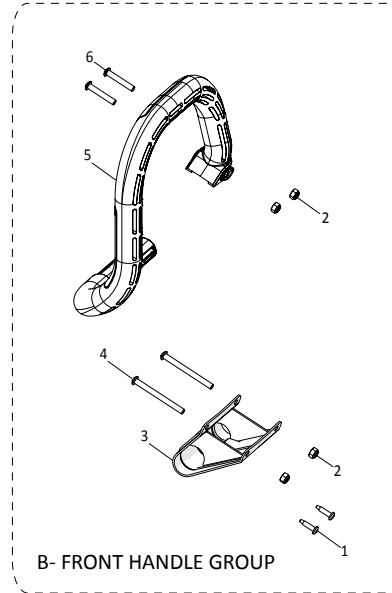

R255

DCT

Service Parts List	V: 010-0003	230V EU
255mm Disc Cutter		

evolution
evolutionpowertools.com