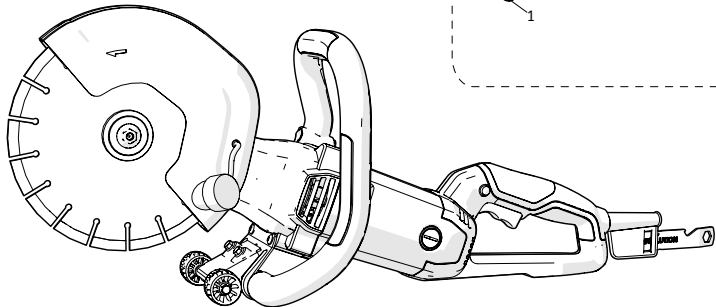

R255

DCT

Service Parts List	V: 010-0003	230V EU
255mm Disc Cutter		

evolution
evolutionpowertools.com