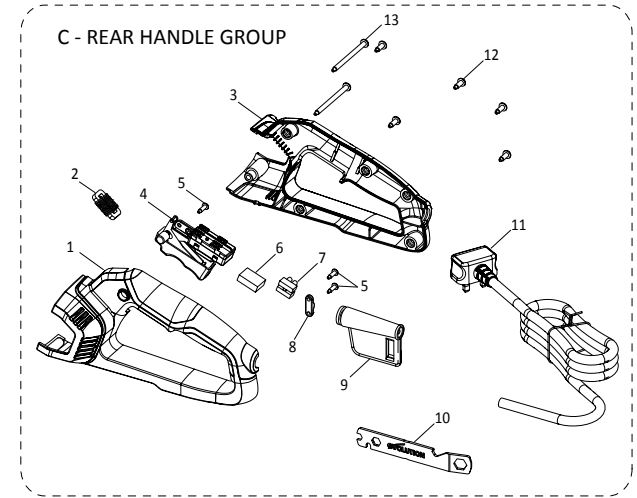

R255

DCT

Service Parts List	V: 010-0003	230V EU
255mm Disc Cutter		

evolution
evolutionpowertools.com