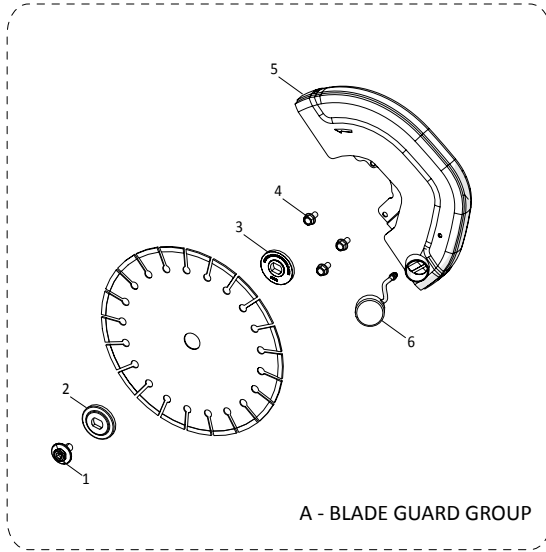

R255

DCT

Service Parts List	V: 010-0003	230V EU
255mm Disc Cutter		

evolution
evolutionpowertools.com