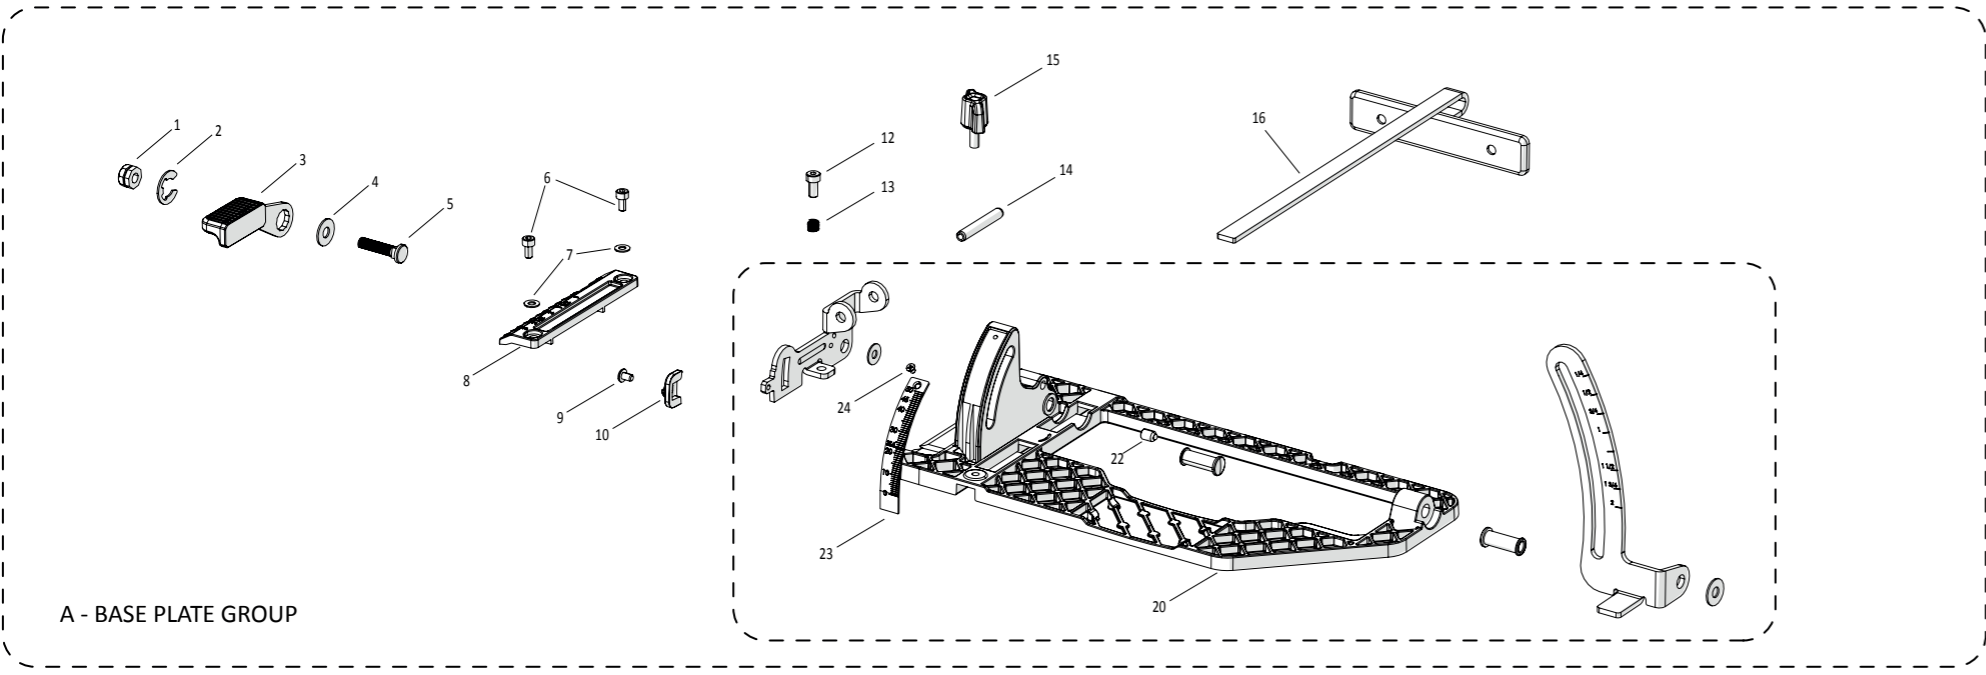

D - GUARD & GEARBOX GROUP

C - MOTOR ASSEMBLY

B - HEAD GROUP

E - HANDLES GROUP

A - BASE PLATE GROUP

 evolution [®] <small>evolutionpowertools.com</small>		ALL PARTS	C16 REMOVED
		098-0001 098-0001A 098-0004 098-0004A	
Service Parts List	V1.0	R185 CCS	LI 18V
Cordless R185 Li Multi Circular Saw			