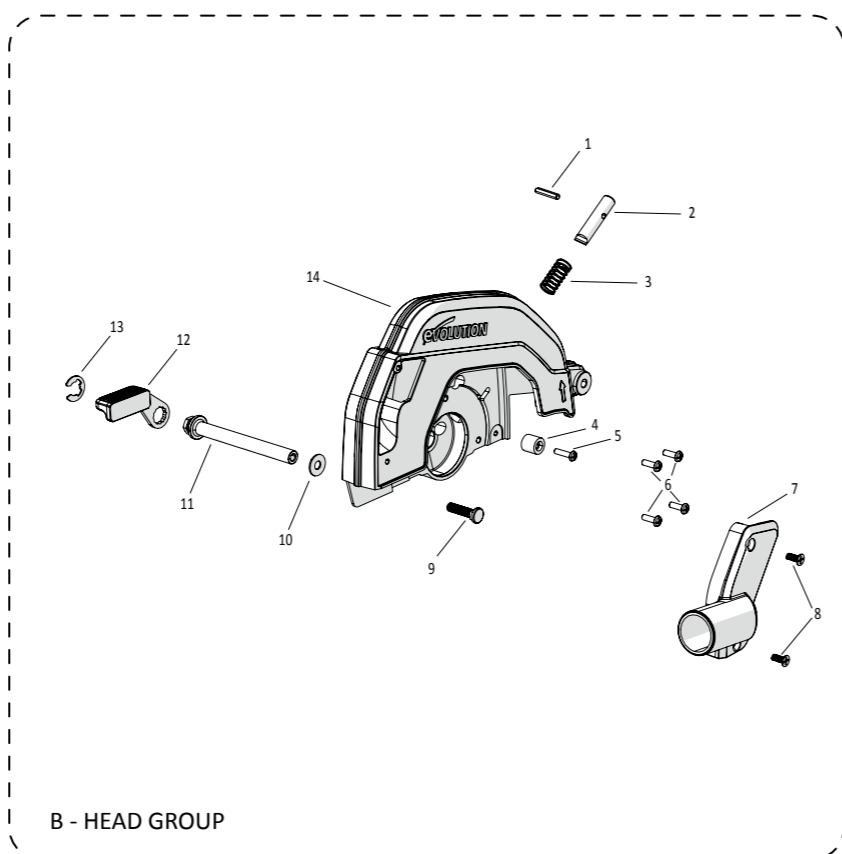

D - GUARD & GEARBOX GROUP

C - MOTOR ASSEMBLY

B - HEAD GROUP

E - HANDLES GROUP

A - BASE PLATE GROUP

 evolution [®] <small>evolutionpowertools.com</small>		ALL PARTS	C16 REMOVED
		098-0001 098-0001A 098-0004 098-0004A	
Service Parts List	V1.0	R185 CCS	LI 18V
Cordless R185 Li Multi Circular Saw			