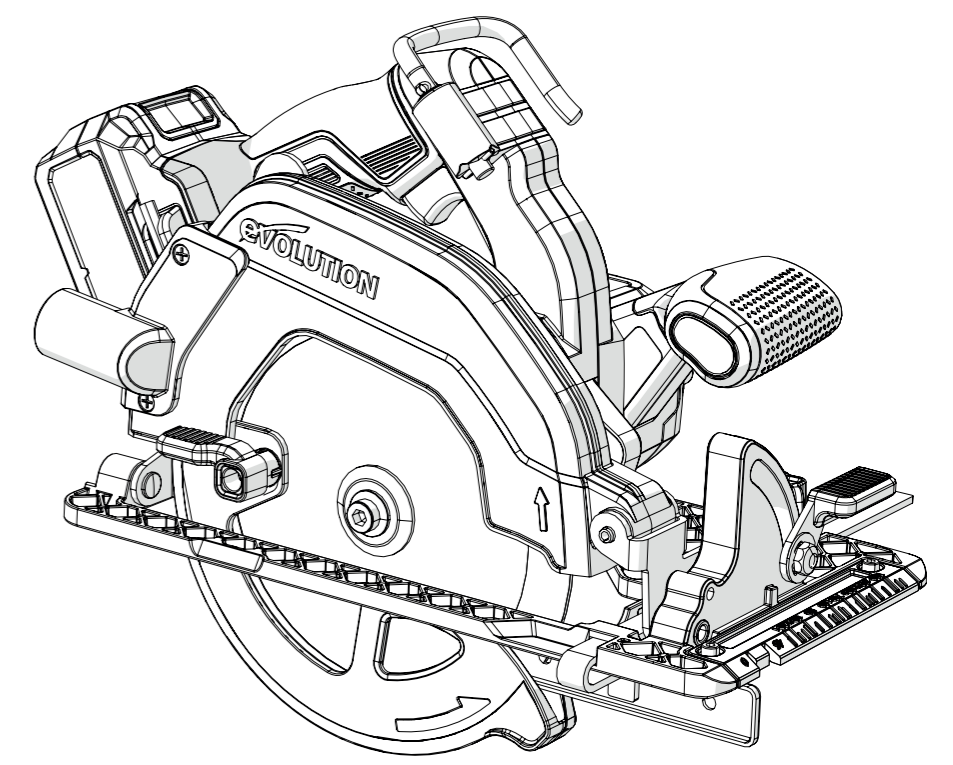

D - GUARD & GEARBOX GROUP

C - MOTOR ASSEMBLY

B - HEAD GROUP

E - HANDLES GROUP

A - BASE PLATE GROUP

 evolution [®] <small>evolutionpowertools.com</small>		ALL PARTS	C16 REMOVED
		098-0001 098-0001A 098-0004 098-0004A	
Service Parts List	V1.0	R185 CCS	LI 18V
Cordless R185 Li Multi Circular Saw			