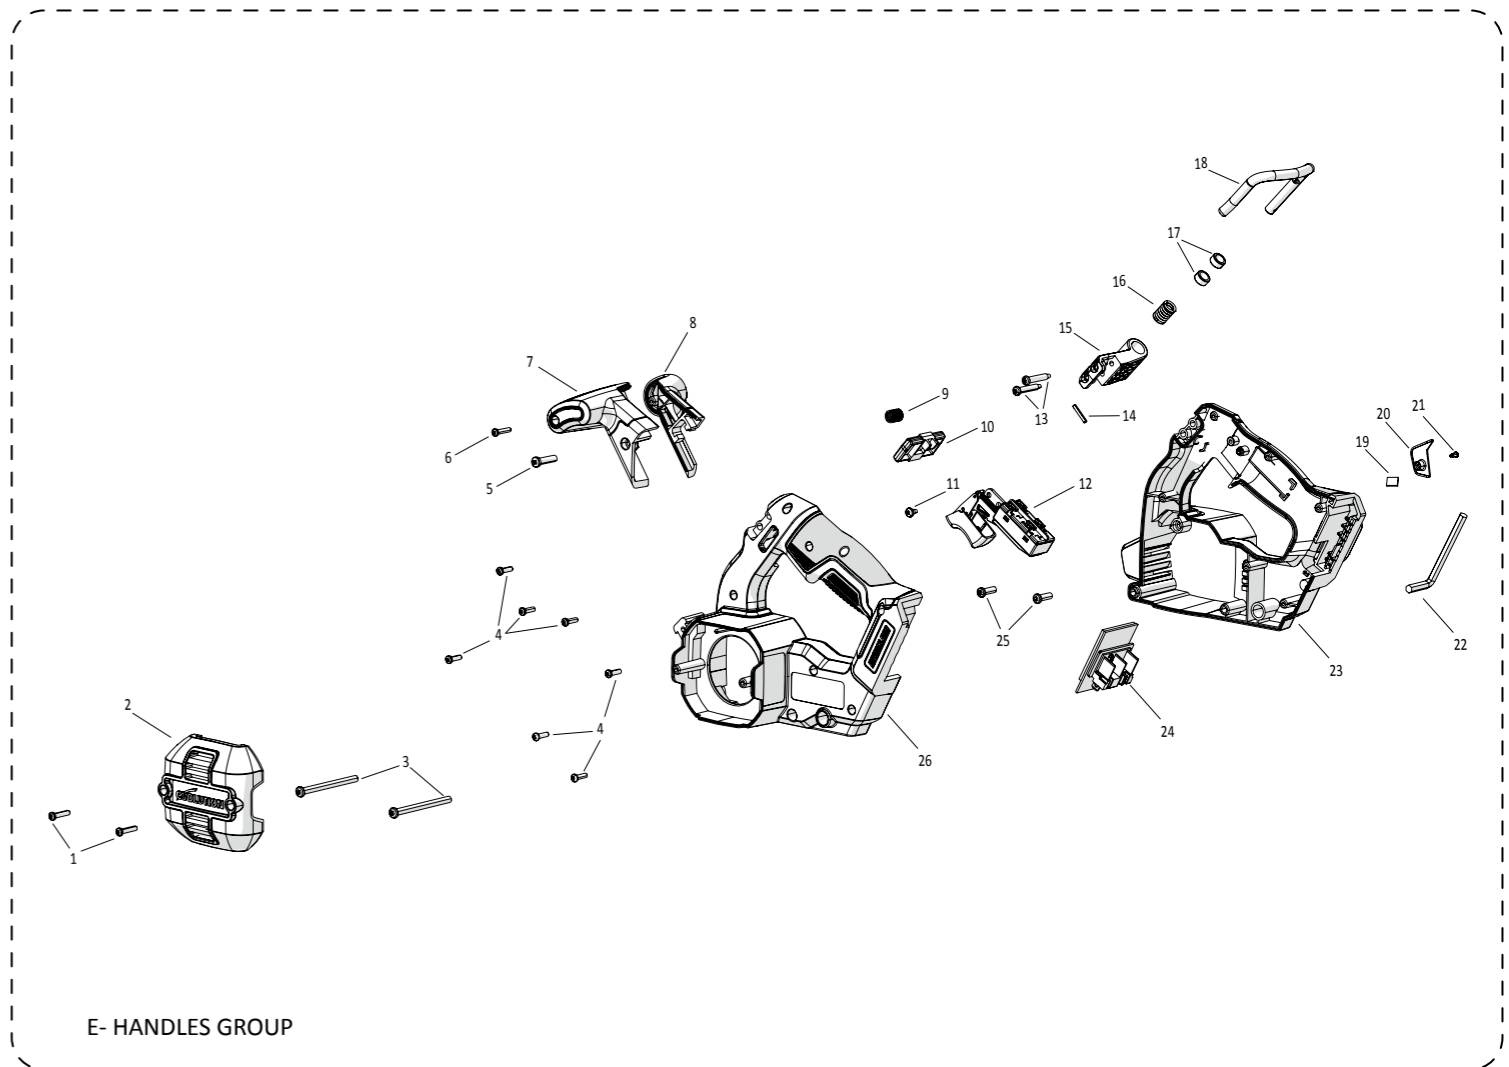

D - GUARD & GEARBOX GROUP

C - MOTOR ASSEMBLY

B - HEAD GROUP

E - HANDLES GROUP

A - BASE PLATE GROUP

 evolution [®] <small>evolutionpowertools.com</small>		ALL PARTS	C16 REMOVED
		098-0001 098-0001A 098-0004 098-0004A	
Service Parts List	V1.0	R185 CCS	LI 18V
Cordless R185 Li Multi Circular Saw			