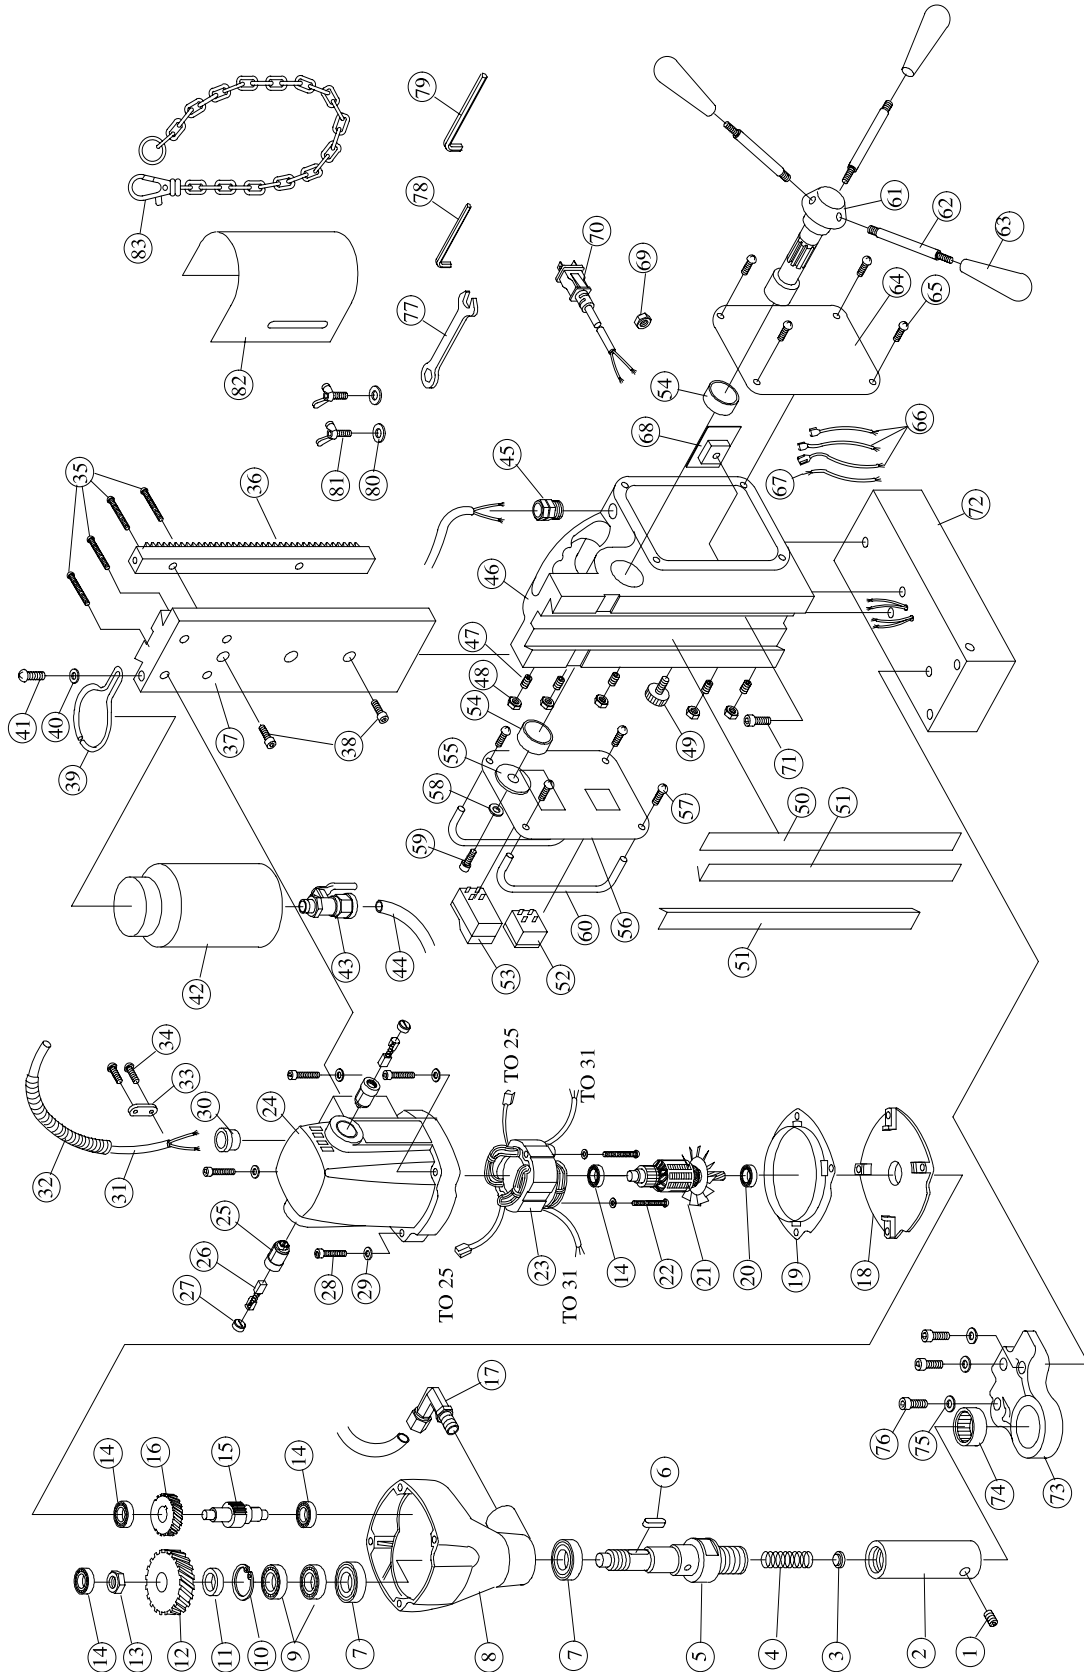

Evolution ME3500

Magnetic Drilling System

Service Parts List