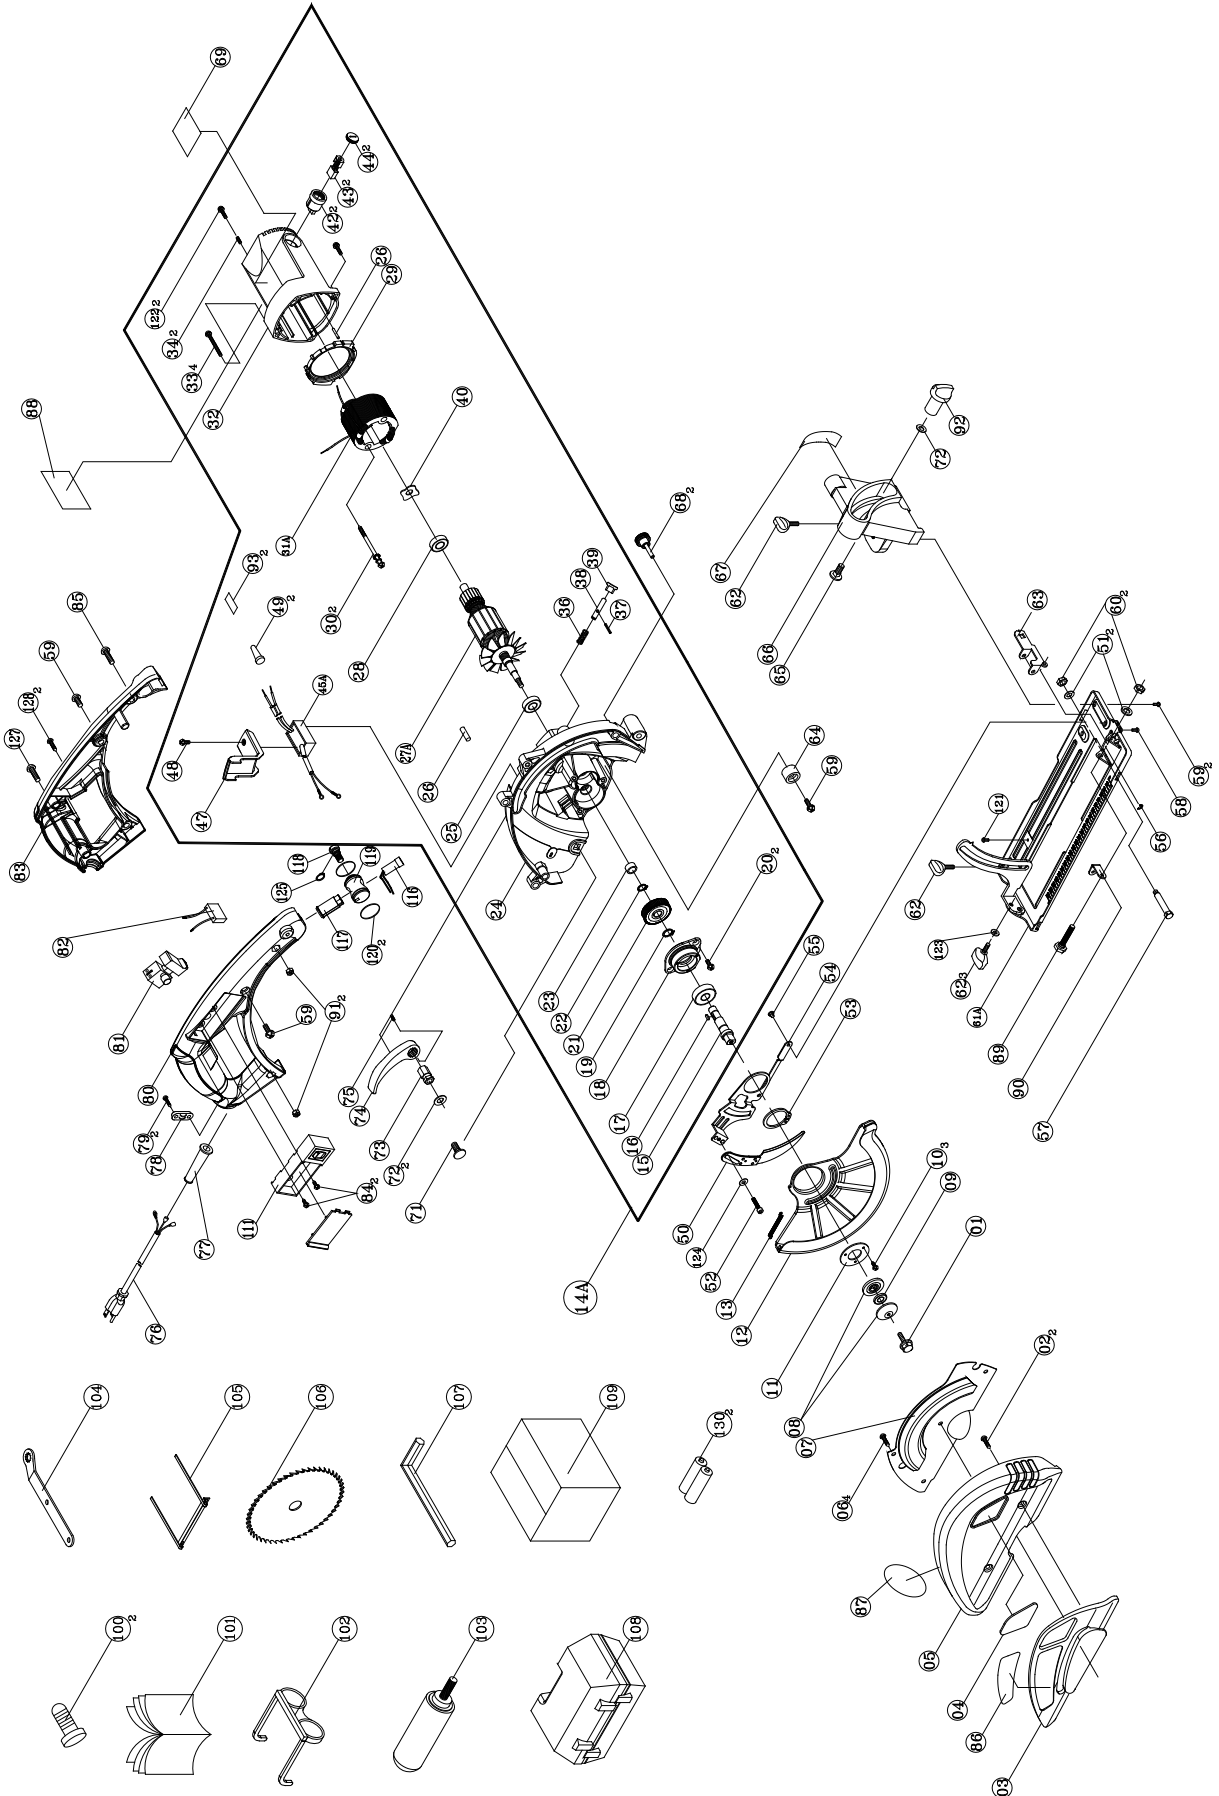

Evolution 180 Xtreme

Steel Cutting Circular Saw

Service Parts List

Service Parts List

Evolution 180X - 7" Circular Saw

<i>ITEM#</i>	<i>PART#</i>	<i>DESCRIPTION</i>	<i>ITEM#</i>	<i>PART#</i>	<i>DESCRIPTION</i>
1	SPMC180X01	Hex Head Bolt	36	SPMC180X36	Compression Spring
2	SPMC180X02	Screw	37	SPMC180X37	Pin
3	SPMC180X03	Dust Cover	38	SPMC180X38	Stop Pin
4	SPMC180X04	Window	39	SPMC180X39	Cap
5	SPMC180X05	Side Dust Cover	40	SPMC180X40	Wave Washer
6	SPMC180X06	Screw	42	SPMC180X42	Brush Holder
7	SPMC180X07	Side Dust Cover ®	43	SPMC180X43	Carbon Brush Set
8	SPMC180X08	Flange	44	SPMC180X44	Brush Cap
9	SPMC180X09	Blade Sleeve	45	SPMC180X45	Soft Start Assembly 110V
10	SPMC180X10	Screw	47	SPMC180X47	Wire Cover
11	SPMC180X11	Bearing Cover	48	SPMC180X48	Tapper Screw
12	SPMC180X12	Lower Guard	49	SPMC180X49	Wire Connector
13	SPMC180X13	Tension Spring	50	SPMC180X50	Riving Knife
15	SPMC180X15	Arbor Shaft	51	SPMC180X51	Washer
16	SPMC180X16	Key	52	SPMC180X52	Hex screw
17	SPMC180X17	Ball Bearing	53	SPMC180X53	C-Ring
18	SPMC180X18	Bearing Retainer	54	SPMC180X54	Link Plate
19	SPMC180X19	C-Ring	55	SPMC180X55	Caulking Pin
20	SPMC180X20	Screw	56	SPMC180X56	E-Ring
21	SPMC180X21	Gear	57	SPMC180X57	Center Pin
22	SPMC180X22	C-Ring	58	SPMC180X58	Screw
23	SPMC180X23	Bearing	59	SPMC180X59	Screw
24	SPMC180X24	Main Body/Safety Guard	60	SPMC180X60	Hexagon Nut
25	SPMC180X25	Ball Bearing	61	SPMC180X61	Base Assembly
26	SPMC180X26	Rubber Pin	62	SPMC180X62	Screw
27	SPMC180X27A	Armature 110V	63	SPMC180X63	Pivot
28	SPMC180X28	Ball Bearing	64	SPMC180X64	Rubber Stopper
29	SPMC180X29	Fan Casing	65	SPMC180X65	Screw
30	SPMC180X30	Tapping Screw	66	SPMC180X66	Pivot Bracket
31	SPMC180X31A	Field Assembly 110V	67	SPMC180X67	Inclination Label
32	SPMC180X32	Motor Housing	68	SPMC180X68	Hex Screw
33	SPMC180X33	Screw	69	SPMC180X69	Name Plate
34	SPMC180X34	Hex Head Screw	71	SPMC180X71	Screw