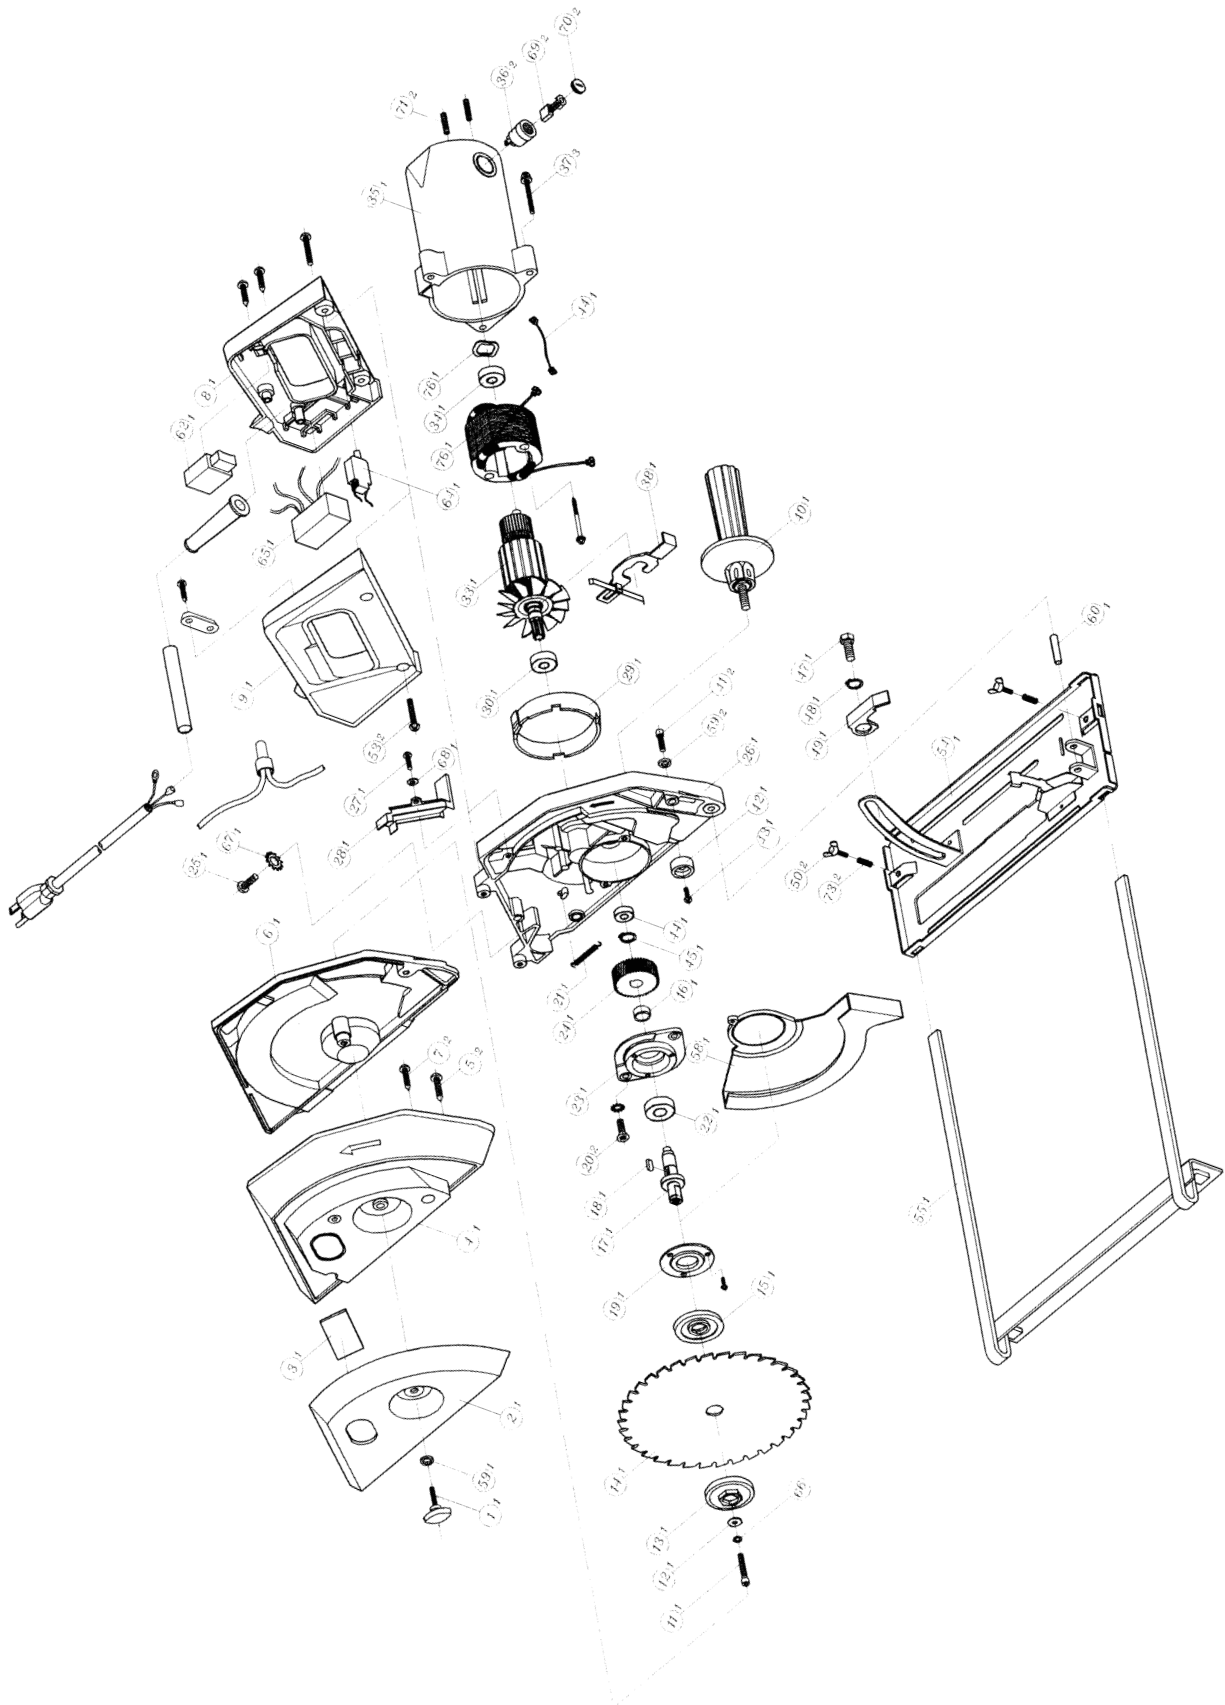

Evolution 180

Steel Cutting Circular Saw

Service Parts List

Service Parts List

Evolution 180 - 7" Circular Saw

<i>ITEM#</i>	<i>PART#</i>	<i>DESCRIPTION</i>	<i>ITEM#</i>	<i>PART#</i>	<i>DESCRIPTION</i>
1	SPMC18001	Bolt M6	36	SPMC18036	Brush Holder
2	SPMC18002	Cover	37	SPMC18037	Screw M5
3	SPMC18003	Window	38	SPMC18038	Spindle Lock
4	SPMC18004	Dust Cover	39	SPMC18039	Spring Plate
5	SPMC18005	Screw M4	40	SPMC18040	Side Handle
6	SPMC18006	Side Dust Cover	41	SPMC18041	Bolt inc. Part 59
7	SPMC18007	Screw M4	42	SPMC18042	Stopper
8	SPMC18008	Left Handle	43	SPMC18043	Screw M6
9	SPMC18009	Right Handle	44	SPMC18044	Bearing 608GA
10	SPMC18010	Hex Spanner	45	SPMC18045	C ring S14
11	SPMC18011	Hex Screw M8	46	SPMC18046	E ring E 10
12	SPMC18012	Washer	47	SPMC18047	Bolt
13	SPMC18013	Outer Flange	48	SPMC18048	Washer
15	SPMC18015	Flange	49	SPMC18049	Lever
16	SPMC18016	2901101014-O-Ring	50	SPMC18050	Bolt M6
17	SPMC18017	Spindle	51	SPMC18054	Base Assembly
18	SPMC18018	Key 5x5x10	55	SPMC18055	Length Adjuster
19	SPMC18019	Cover Flange	57	SPMC18057	Copper Plate
20	SPMC18020	Screw M5	58	SPMC18058	Safety Cover
21	SPMC18021	Spring	59	SPMC18059	Washer
22	SPMC18022	Bearing 6202	60	SPMC18060	Lock Pin
23	SPMC18023	Bearing Seat	61	SPMC18061	O-Ring
24	SPMC18024	Gear 44T	62	SPMC18062	Switch
25	SPMC18025	Washer 18067 and 18025 Screw	63	SPMC18063	Switch Protector
26	SPMC18026	Body	64	SPMC18064	Overload Switch
27	SPMC18027	Screw M4	65	SPMC18065	EMC Filter
28	SPMC18028	Wire Cover	66	SPMC18066	Spring Washer M4
29	SPMC18029	Cover	67	SPMC18067	Screw with Washer
30	SPMC18030	Bearing 6001	68	SPMC18068	Spring Washer M5
32	SPMC18032	Screw M5	69	SPMC18069	Brush Set
33	SPMC18033V2	Armature	70	SPMC18070	Brush Cap
34	SPMC18034	Bearing 608 5c	71	SPMC18071	Hex Screw M5
35	SPMC18035	Motor Housing	72	SPMC18072	Spring Washer